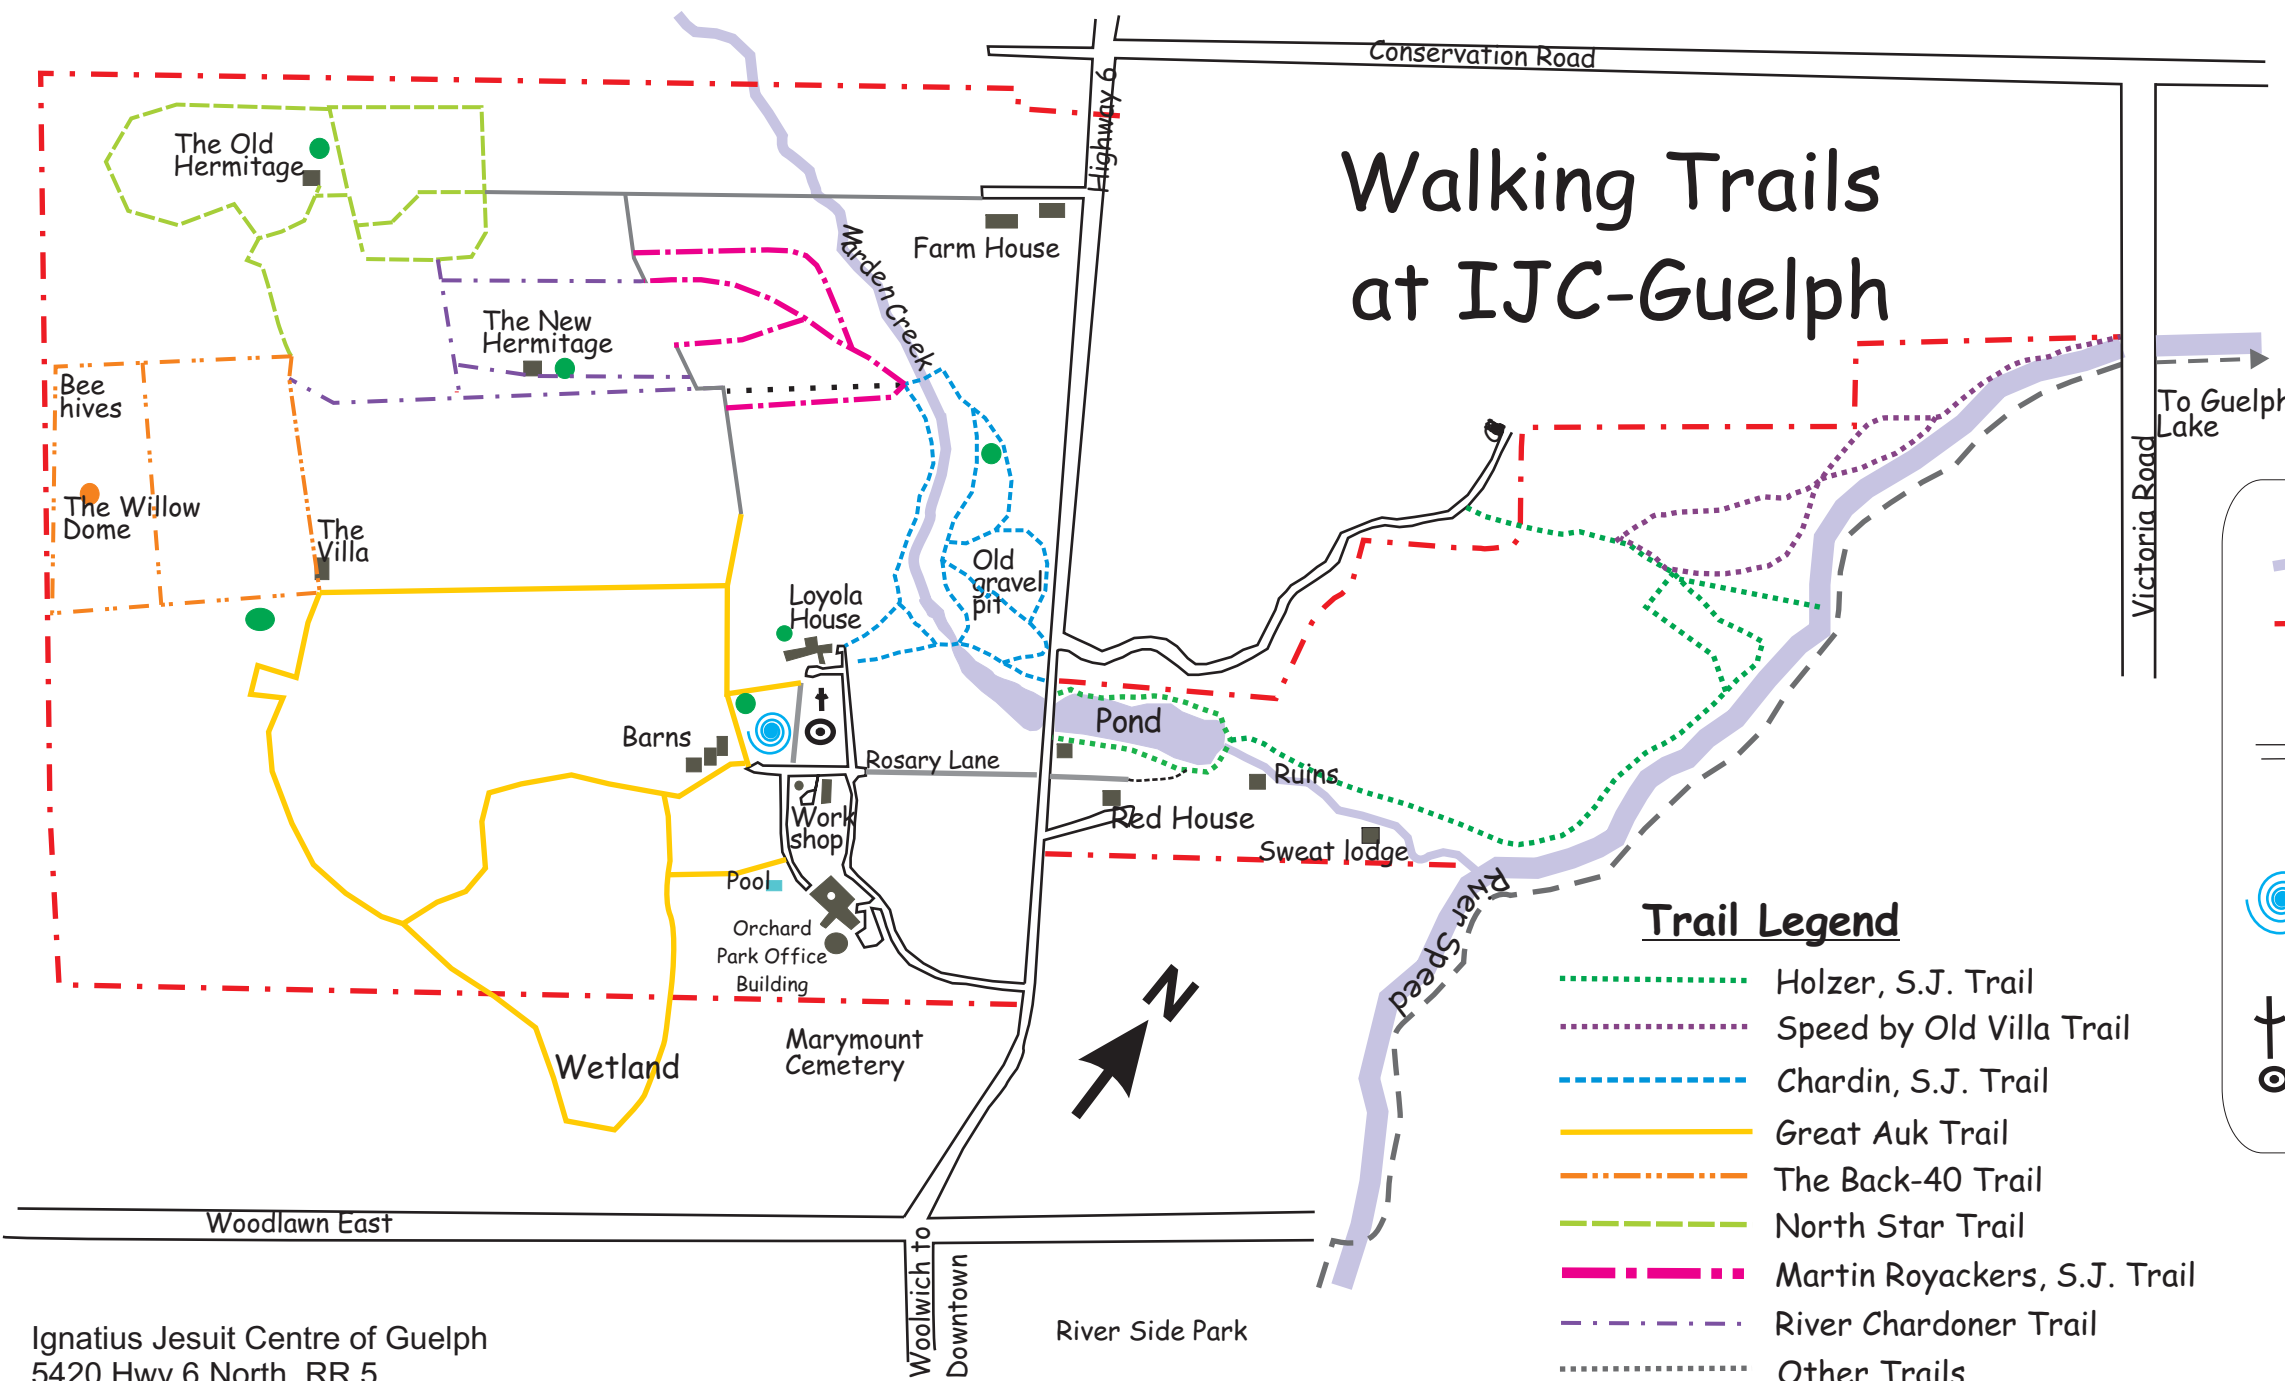

A Place of Peace

# Walking Trails at IJC-Guelph

**Key**

- Water
- Property Boundary
- Building
- Road
- Outhouse

Stations of the:

- Cosmos
- Cross
- World Religions & the Peace Pole
- Jesuit Cemetery
- Labyrinth

## Trail Legend

- Holzer, S.J. Trail
- Speed by Old Villa Trail
- Chardin, S.J. Trail
- Great Auk Trail
- The Back-40 Trail
- North Star Trail
- Martin Royackers, S.J. Trail
- River Chardoner Trail
- Other Trails
- Town Trail