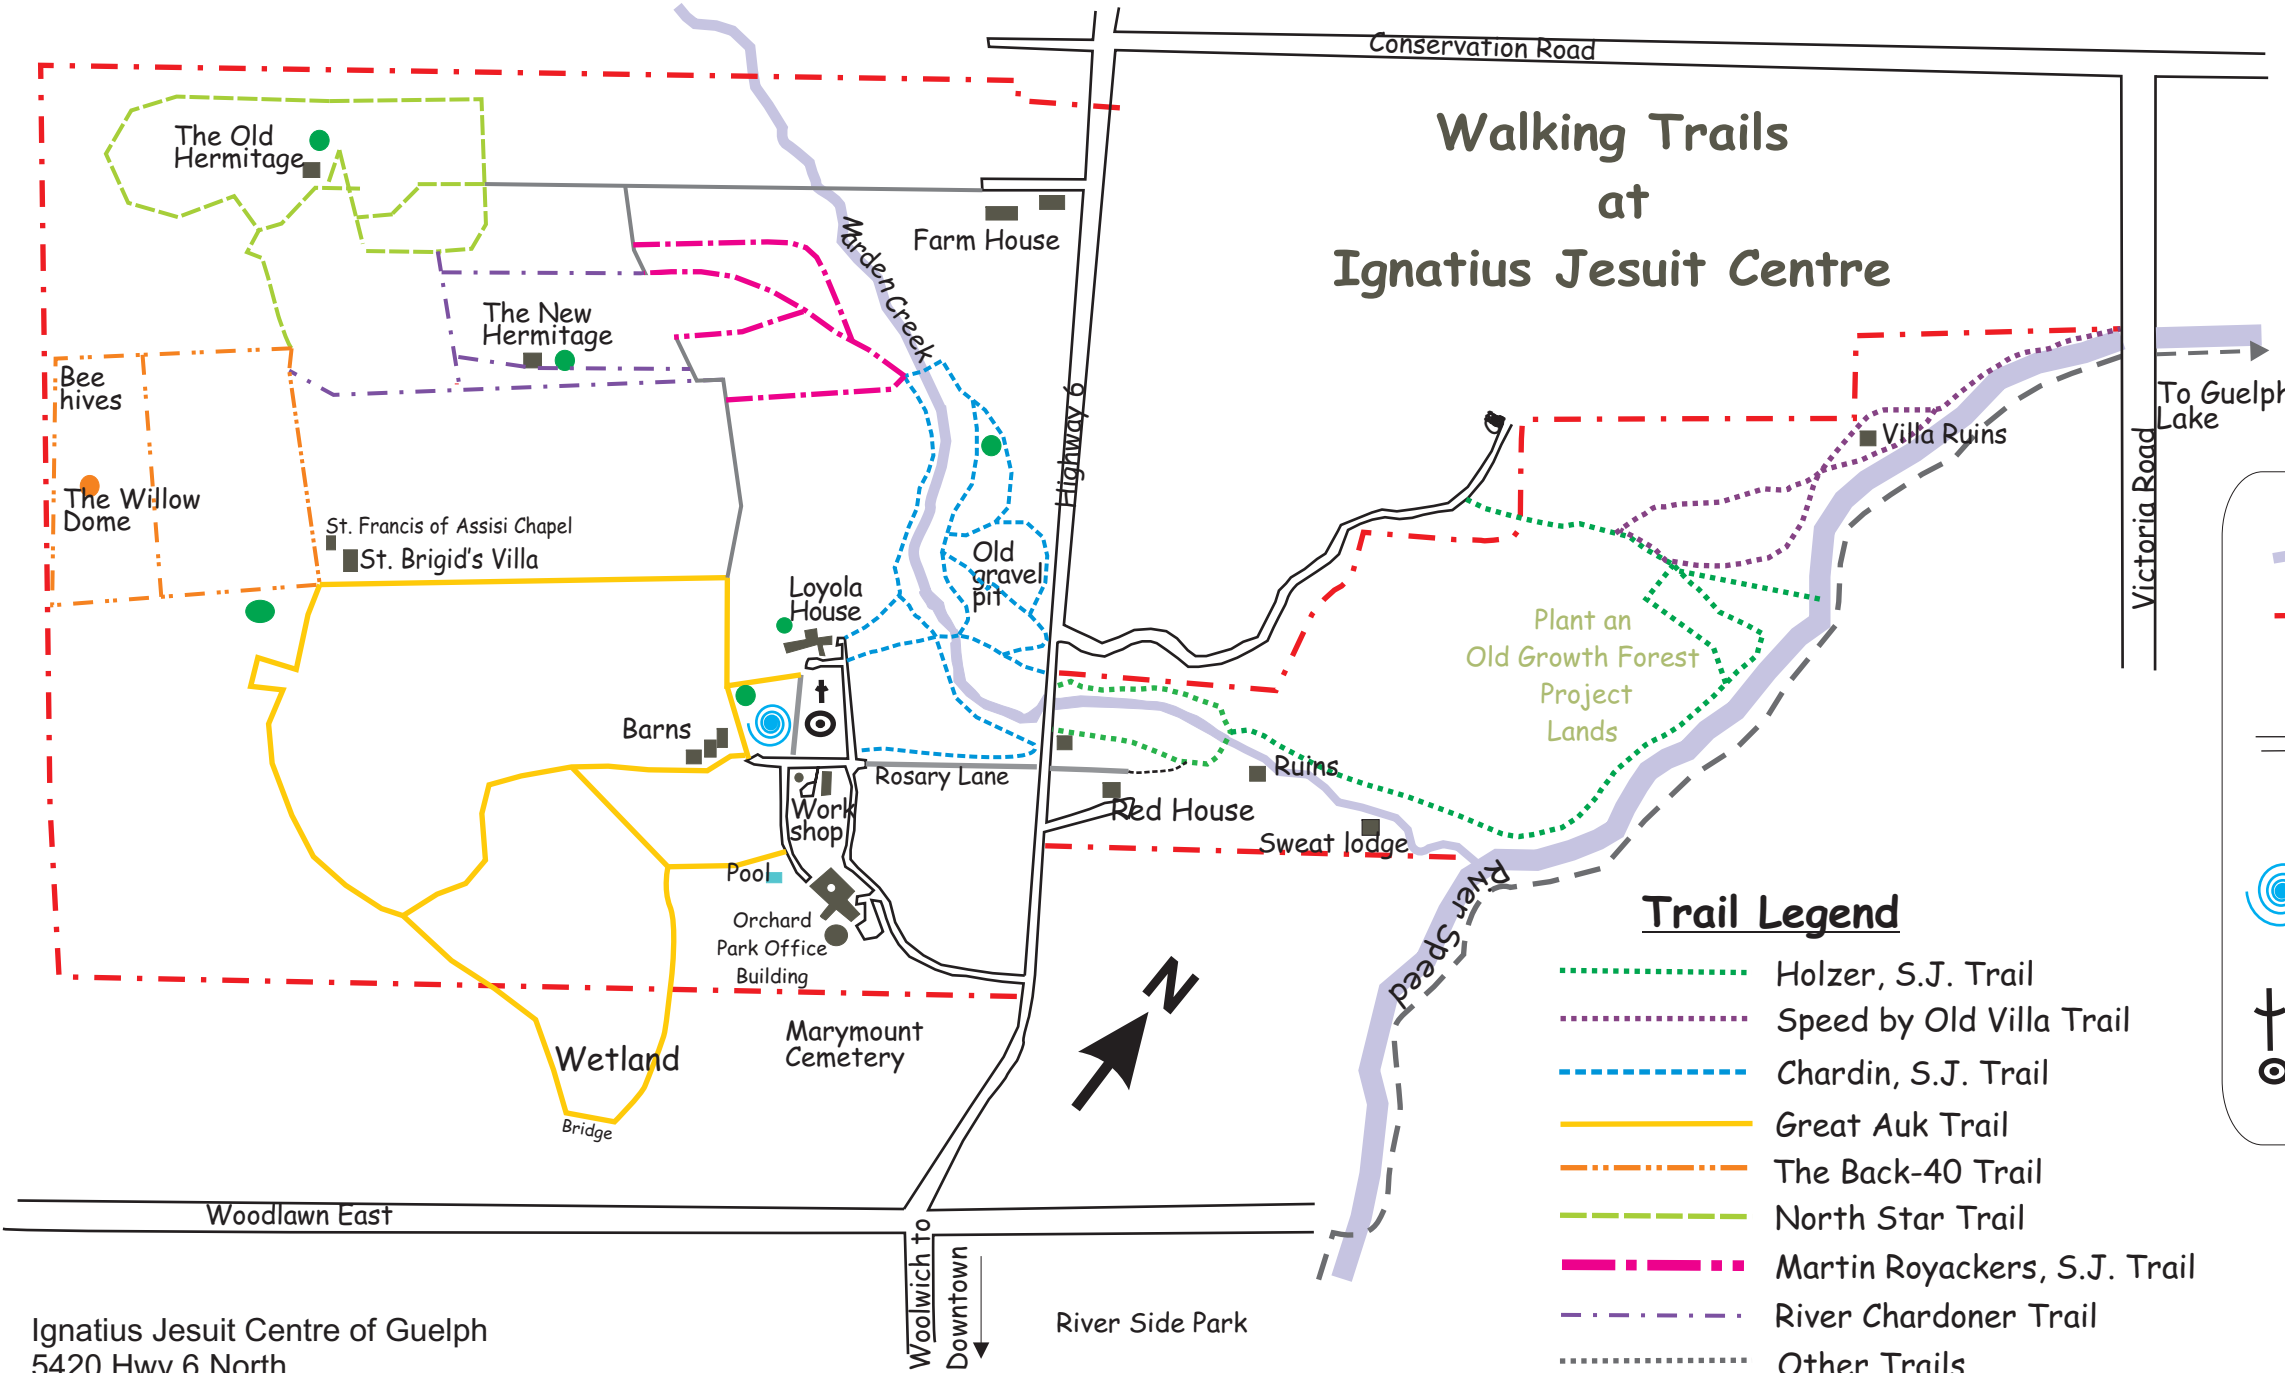

A Place of Peace

# Walking Trails at Ignatius Jesuit Centre

## Key

- Water
- Property Boundary
- Building
- Road
- Outhouse
- Stations of the:
  - Cosmos
  - Cross
  - World Religions & the Peace Pole
- Jesuit Cemetery
- Labyrinth

## Trail Legend

- Holzer, S.J. Trail
- Speed by Old Villa Trail
- Chardin, S.J. Trail
- Great Auk Trail
- The Back-40 Trail
- North Star Trail
- Martin Royackers, S.J. Trail
- River Chardoner Trail
- Other Trails
- Town Trail