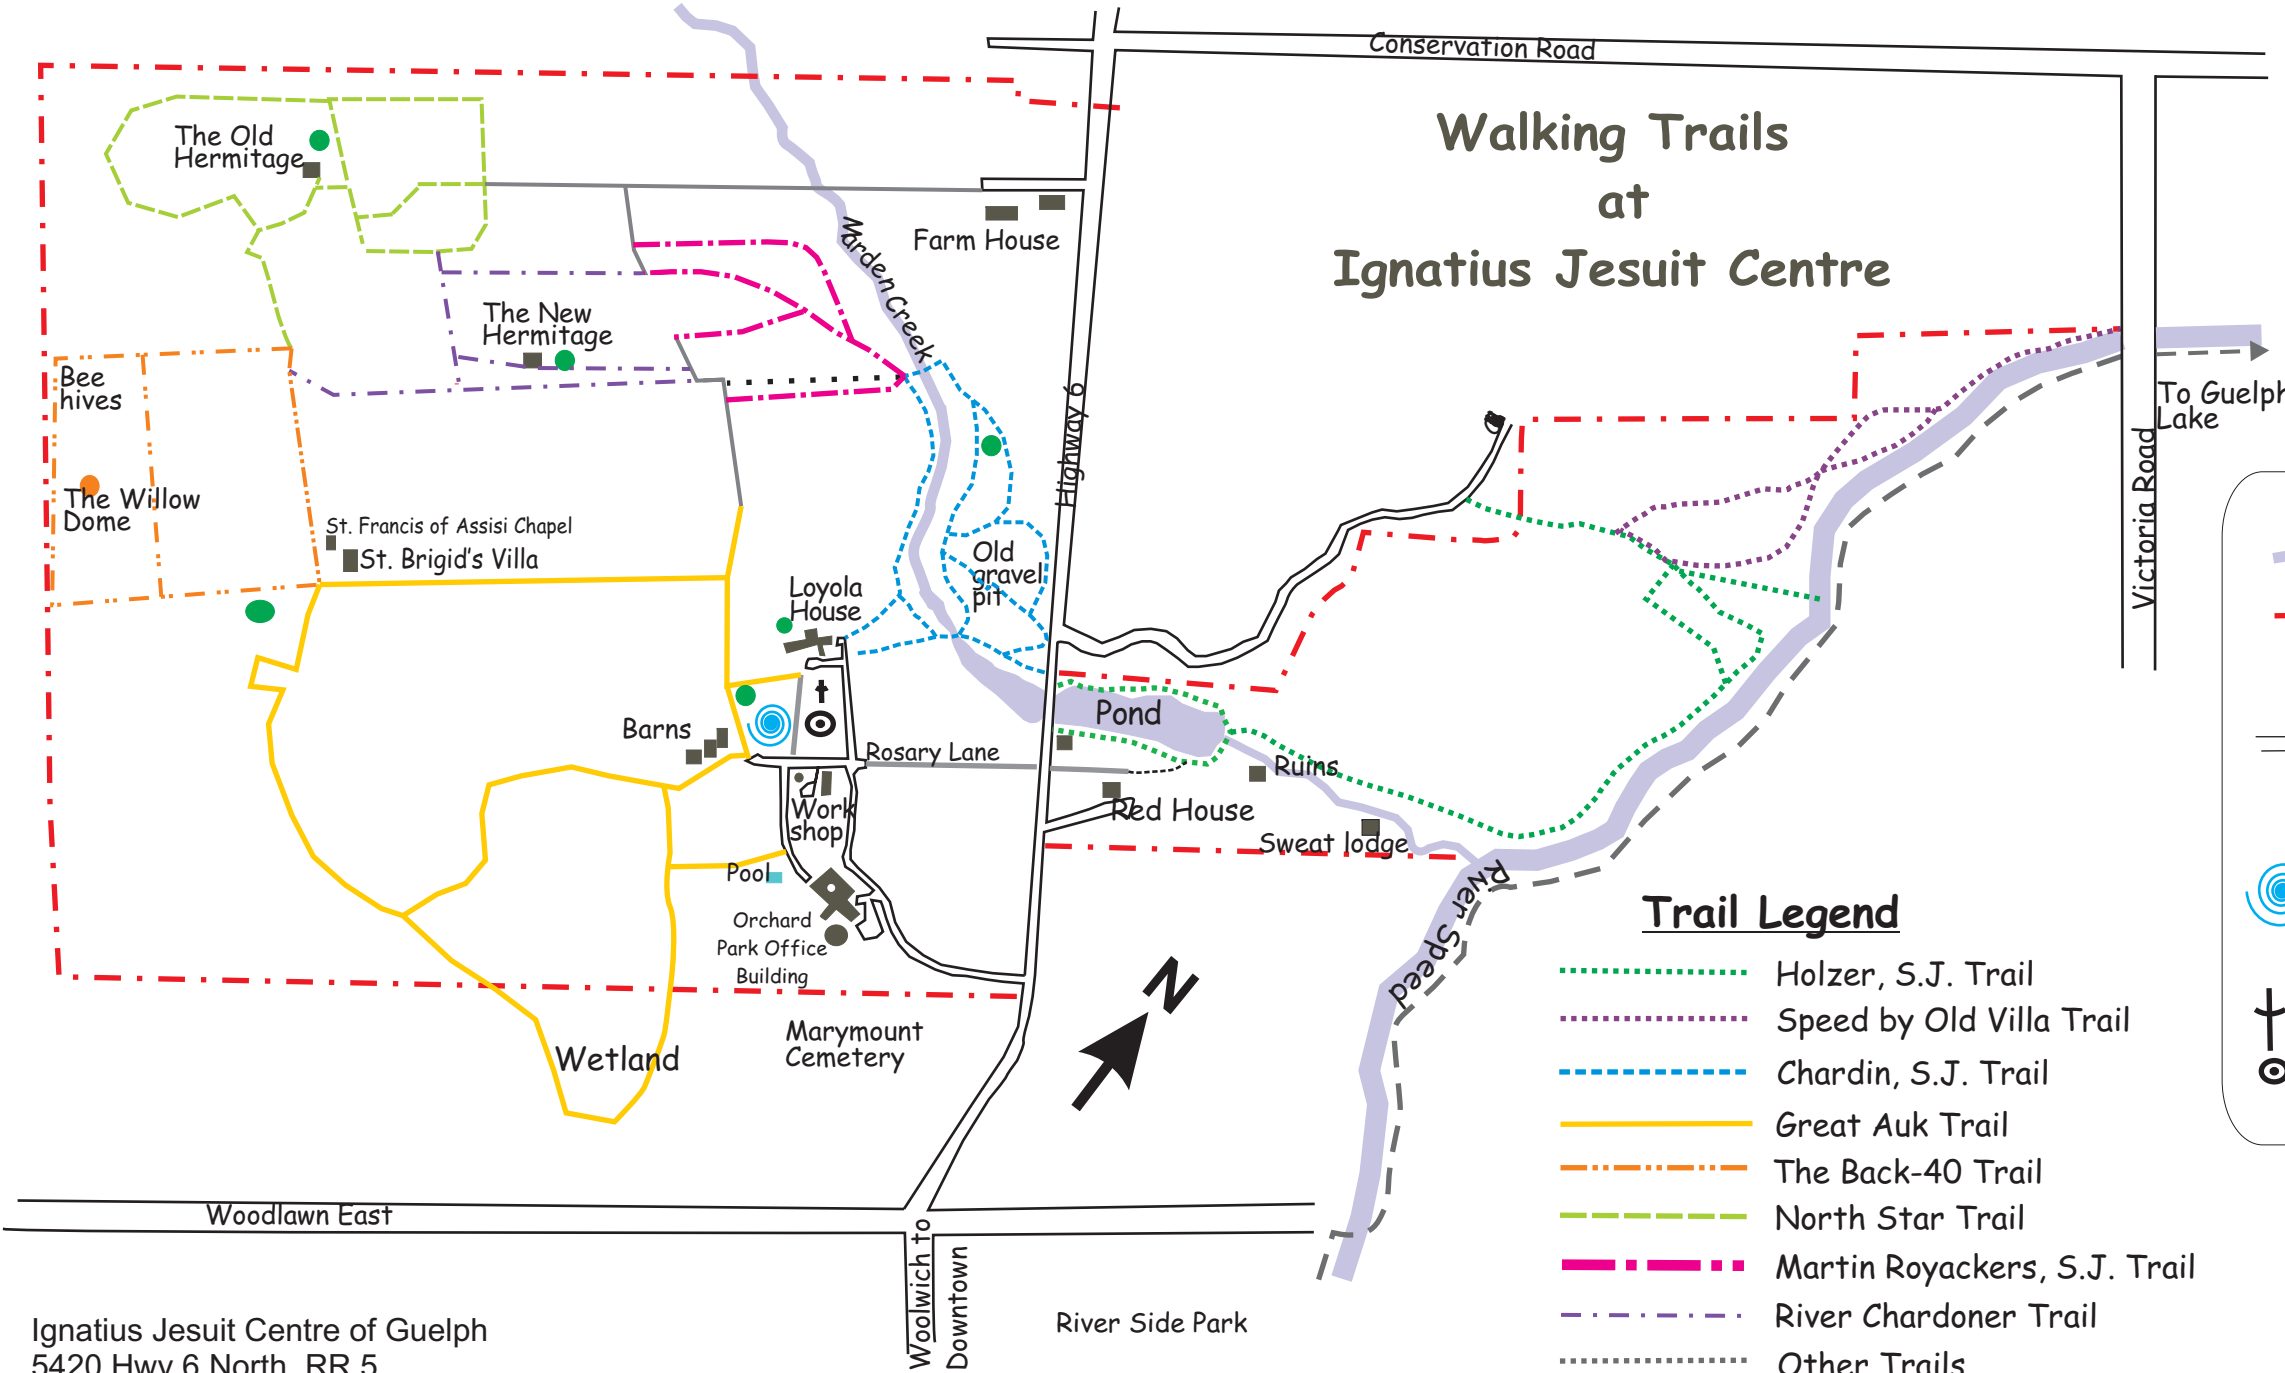

A Place of Peace

# Walking Trails at Ignatius Jesuit Centre

## Key

- Water
- Property Boundary
- Building
- Road
- Outhouse
- Stations of the:
  - Cosmos
  - Cross
  - World Religions & the Peace Pole
- Jesuit Cemetery
- Labyrinth

## Trail Legend

- Holzer, S.J. Trail
- Speed by Old Villa Trail
- Chardin, S.J. Trail
- Great Auk Trail
- The Back-40 Trail
- North Star Trail
- Martin Royackers, S.J. Trail
- River Chardoner Trail
- Other Trails
- Town Trail